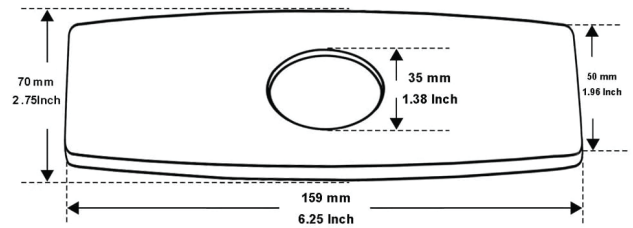

FONTANA SHINY POLISHED GOLD RECTANGLE FAUCET PLATE ESCUTCHEON SPECS

Size:

Specifications

Faucet Type: Faucet Plate Escutcheon

Material: Stainless Steel

Faucet Style: Modern

Finish: Shiny Polished Gold

Installation Type: Deck Mount, 3-1 Hole

Cover

Surface Dimensions: 6.25" * 2.3" * 0.2"